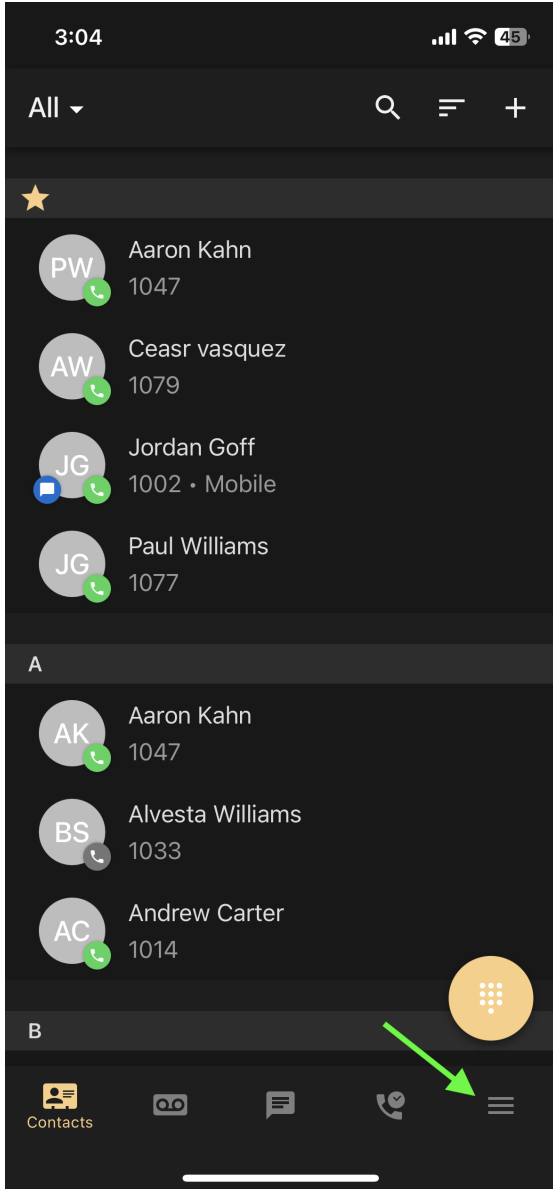

SIMPLEFIBER

INTERNET & VOICE MADE SIMPLE

SUBMIT SNAP MOBILE LOGS **GUIDE**

Send diagnostic logs to SimpleFiber support

How to Submit SNAPmobile Logs

Press the hamburger menu Press About

Press Submit Feedback Press Send