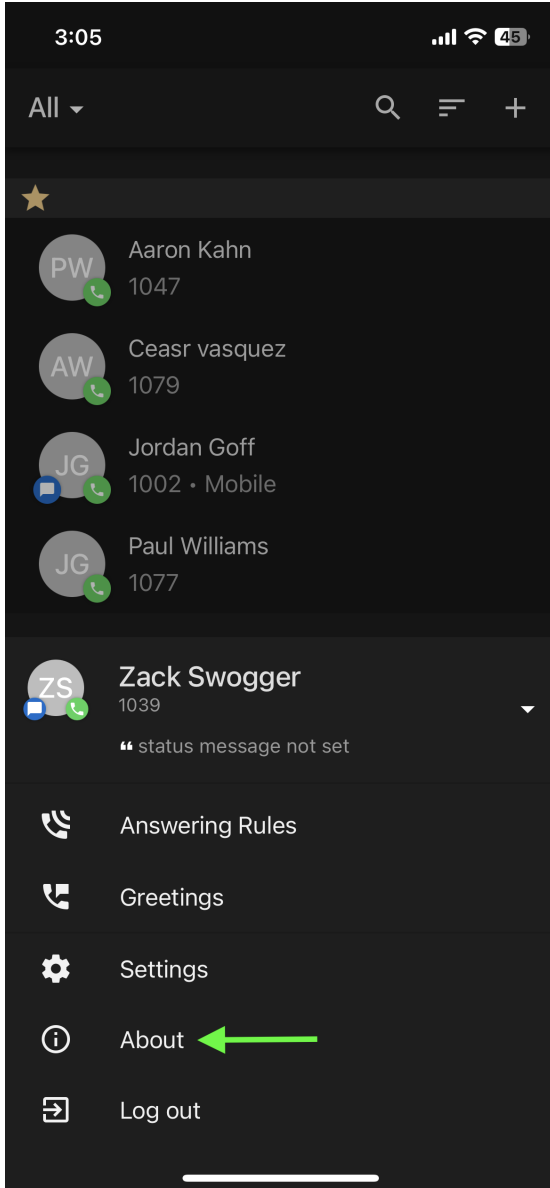

SIMPLEFIBER

INTERNET & VOICE MADE SIMPLE

SUBMIT SNAP MOBILE LOGS **GUIDE**

Send diagnostic logs to SimpleFiber support

How to Submit SNAPmobile Logs

Press the hamburger menu Press About

Press Submit Feedback Press Send